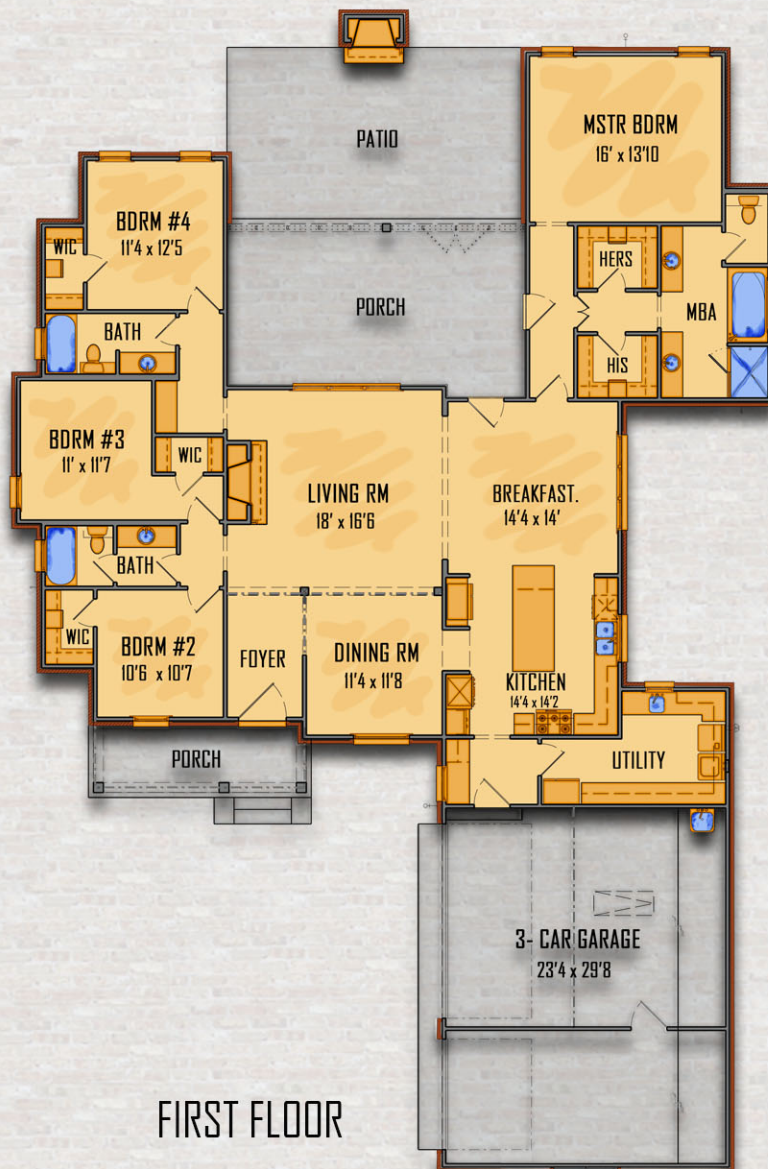

© 2019 Inspirations Design Group, Inc.

Artist rendering may have been modified from original plans

PLAN NUMBER: IDG-140.12

FIRST FLOOR

BEDROOMS: 4
 BATHS: 3
 1ST FLOOR: 2398
 2ND FLOOR: N/A
 TOTAL H&C: 2495
 PORCHES SQ.FT.: 460
 GARAGE & STORAGE SQ.FT.: 728
 TOTAL UNDER ROOF SQ.FT.: 3586
 UNFINISHED BONUS: N/A
 WIDTH: 63'-11"
 DEPTH: 94'-1"
 PRICE CATEGORY: C